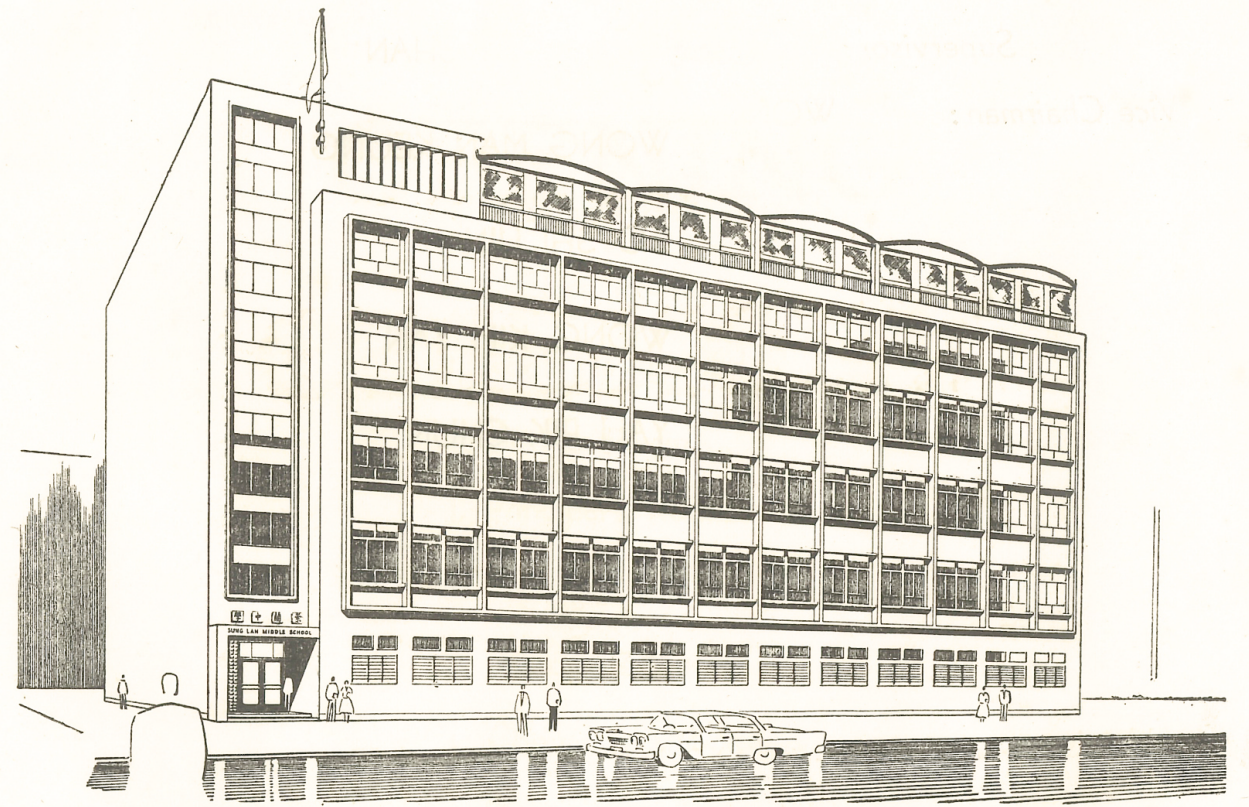

Principal: TSANG BIK SHAN

DESCRIPTION OF SCHOOL

5,350 sq. ft. Building Area

6,000 sq. ft. Total Area

Accommodation:

1, Assembly Hall
22, Class Rooms
1, Roof Play-ground
1, Sitting Room
1, Principal's Room
1, General Office
2, Teacher's Room
1, Chemistry Laboratory
1, Physics and Biology laboratory
1, Library
1, Music Room
1, Store Room
1, Health Service Room